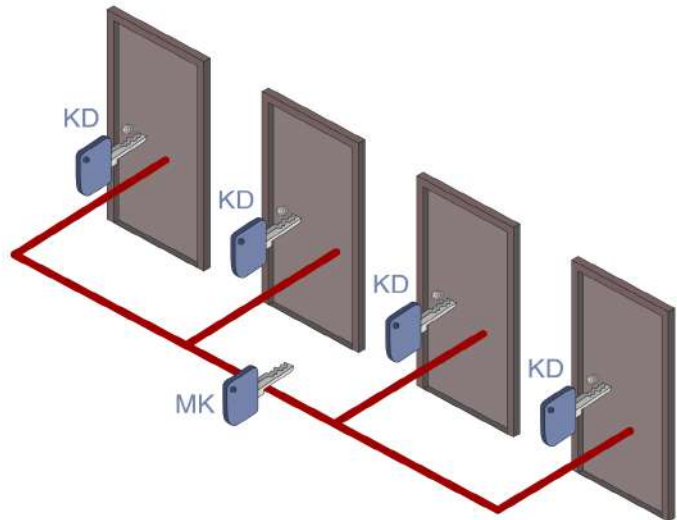

Master Key System (MK)

Every cylinder can be opened by its own key which cannot open any other cylinder of the system. All the cylinders can be opened by the MK master key.