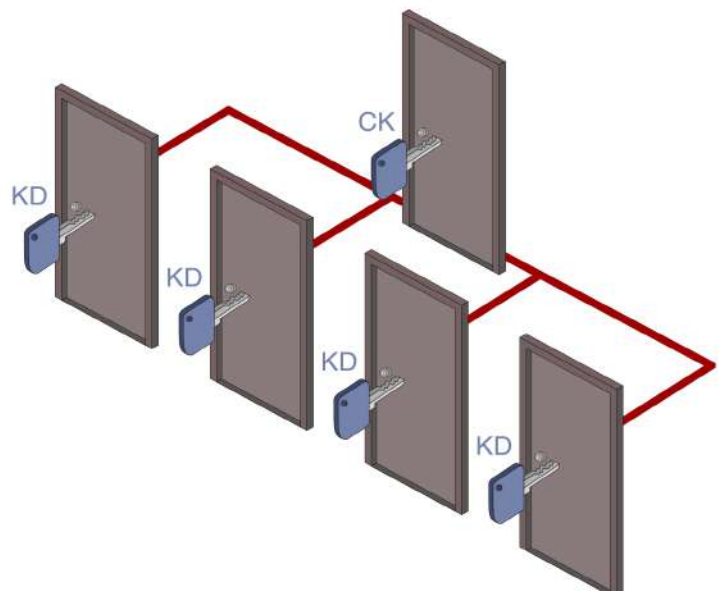

ABUS 83-83cs

TITALIUM 80TI/40

TYPE OF MASTER KEY SYSTEMS

Key to Differ (KD)

Each cylinder can be operated by its own key.

Key Alike (KA)

All cylinders share the same configuration and can be opened by a single key.

Central Locking System (CK)

Every cylinder has its own key which cannot open any other cylinder of the system. All the keys of the system can open the cylinder of the central lock.

Master Key System (MK)