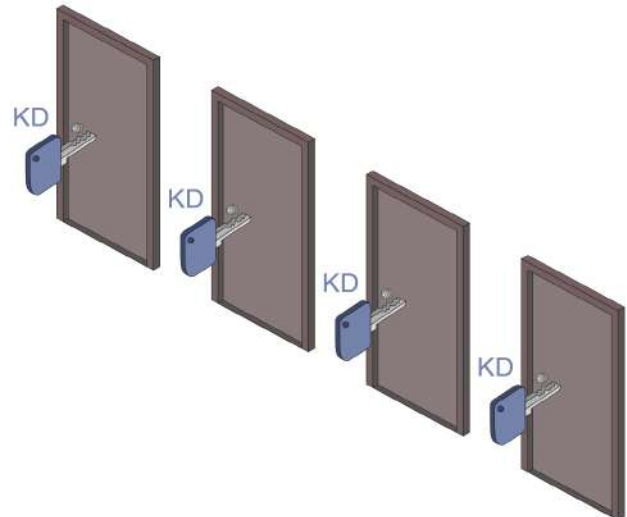

ABUS 83-83cs

TITALIUM 80TI/40

TYPE OF MASTER KEY SYSTEMS

Key to Differ (KD)

Each cylinder can be operated by its own key.

Key Alike (KA)

All cylinders share the same configuration and can be opened by a single key.

Central Locking System (CK)

Every cylinder has its own key which cannot open any other cylinder of the system. All the keys of the system can open the cylinder of the central lock.

Master Key System (MK)