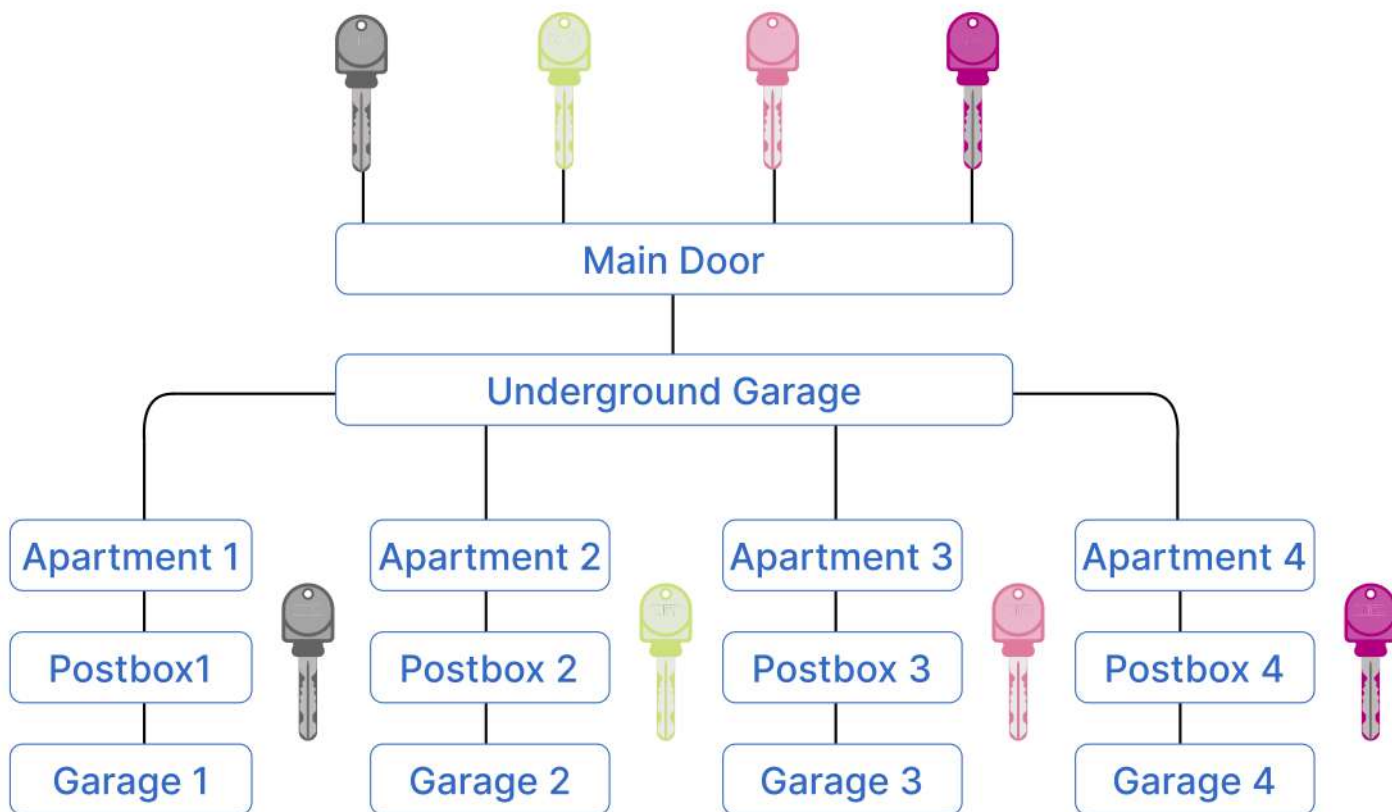

CENTRAL KEYED SYSTEMS (CK) FOR APARTMENT BUILDINGS