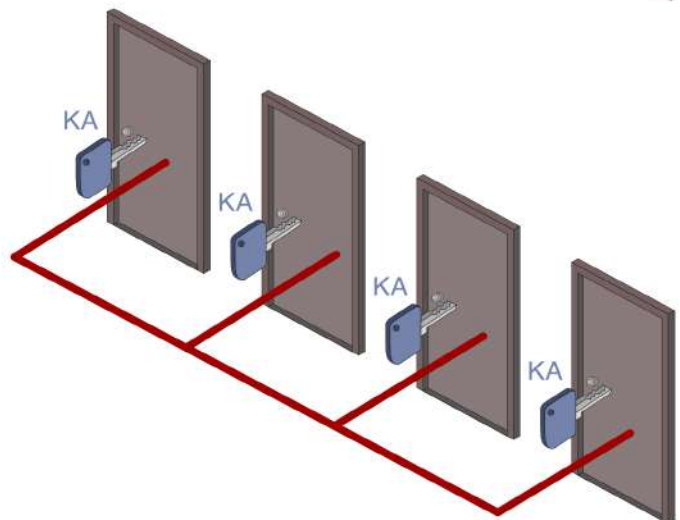

ABUS 83-83cs

TITALIUM 80TI/40

TYPE OF MASTER KEY SYSTEMS

Key to Differ (KD)

Each cylinder can be operated by its own key.

Key Alike (KA)

All cylinders share the same configuration and can be opened by a single key.

Central Locking System (CK)

Every cylinder has its own key which cannot open any other cylinder of the system. All the keys of the system can open the cylinder of the central lock.

Master Key System (MK)