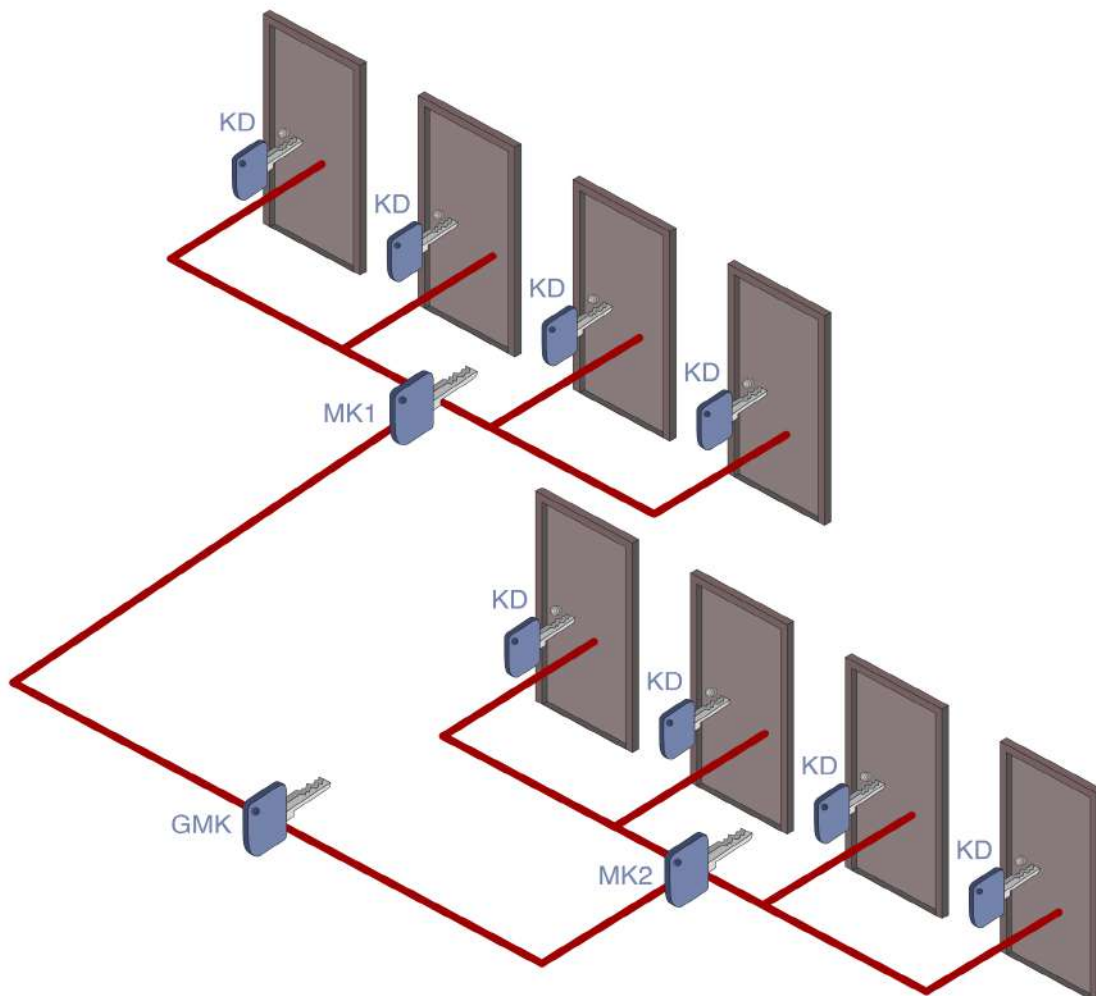

Central Locking System (CK)

Every cylinder has its own key which cannot open any other cylinder of the system. All the keys of the system can open the cylinder of the central lock.

Master Key System (MK)

Every cylinder can be opened by its own key which cannot open any other cylinder of the system. All the cylinders can be opened by the MK master key.

Grand Master Key System (GMK)

Same as the Master key system but in two or more groups. Every group of cylinders can be opened by its own service key. All the cylinders of the system can be opened by the GMK grand master key.