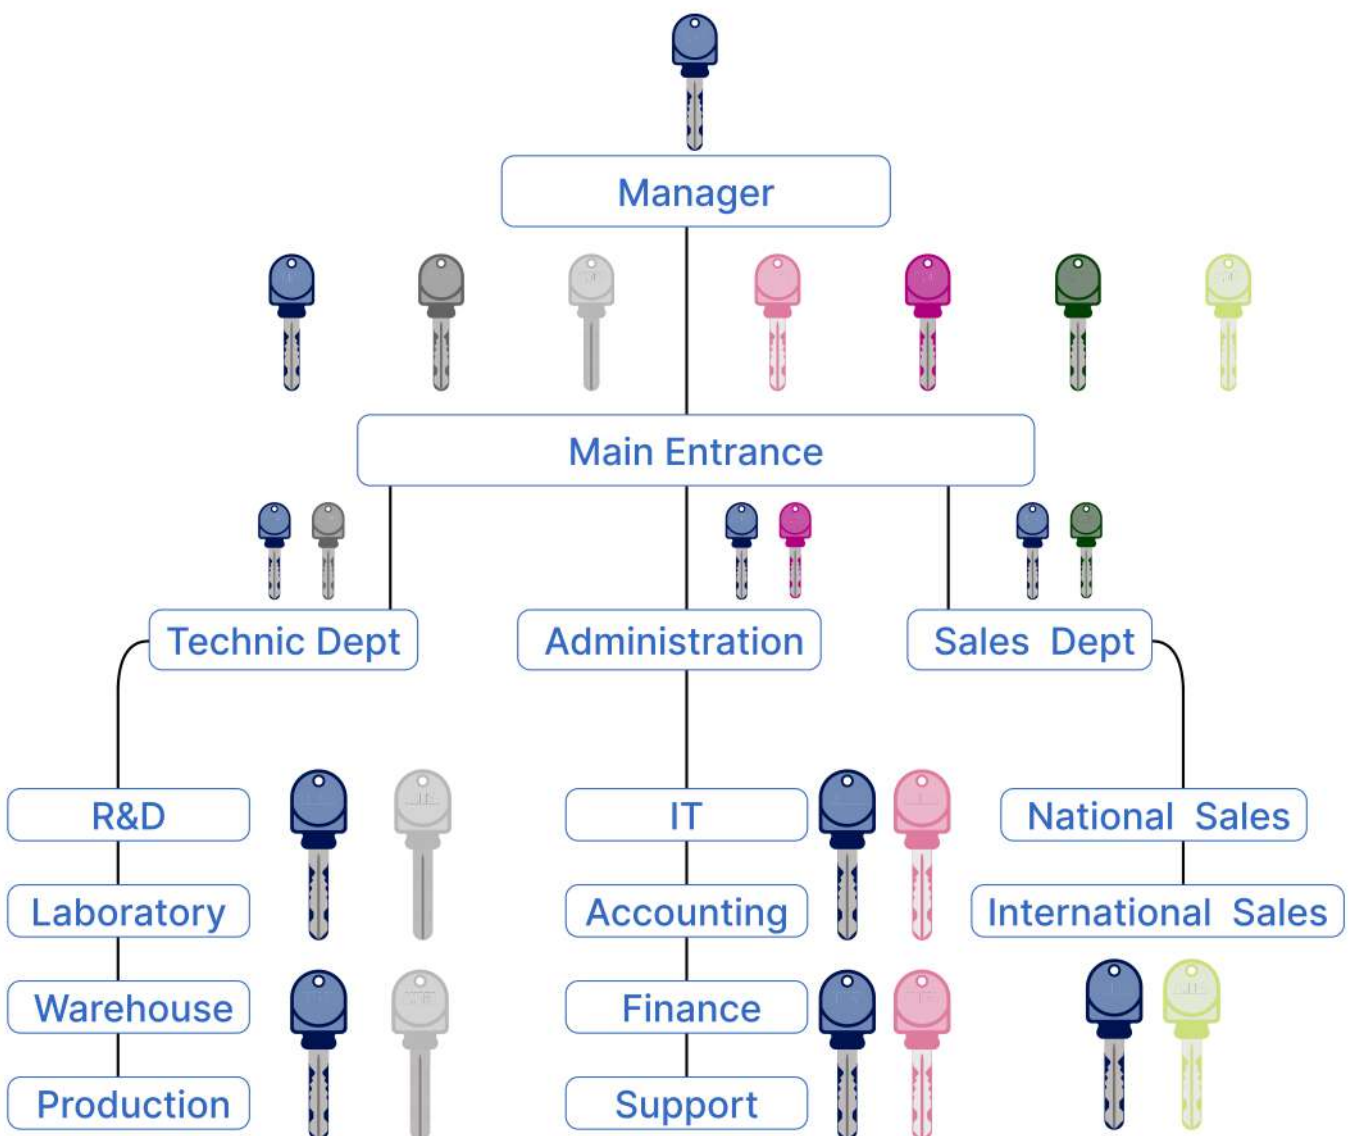

Every cylinder can be opened by its own key which cannot open any other cylinder of the system. All the cylinders can be opened by the MK master key.

Grand Master Key System (GMK)

Same as the Master key system but in two or more groups. Every group of cylinders can be opened by its own service key. All the cylinders of the system can be opened by the GMK grand master key.

Examples

KEY ALIKE (KA) for RESIDENCES

CENTRAL KEYED SYSTEMS (CK) FOR APARTMENT BUILDINGS

MASTERKEYED SYSTEMS FOR THE EDUCATION SECTOR

GRAND MASTERKEYED SOLUTIONS FOR COMMERCIAL & PUBLIC APPLICATIONS

1. EMIRATES PALACE - ABU DHABI
2. BURJ AL ARAB - DUBAI
3. SAGRADA FAMILIA - SPAIN
4. DIAMOND EXCHANGE - DUBAI
5. CLOCK MUSEUM - GERMANY