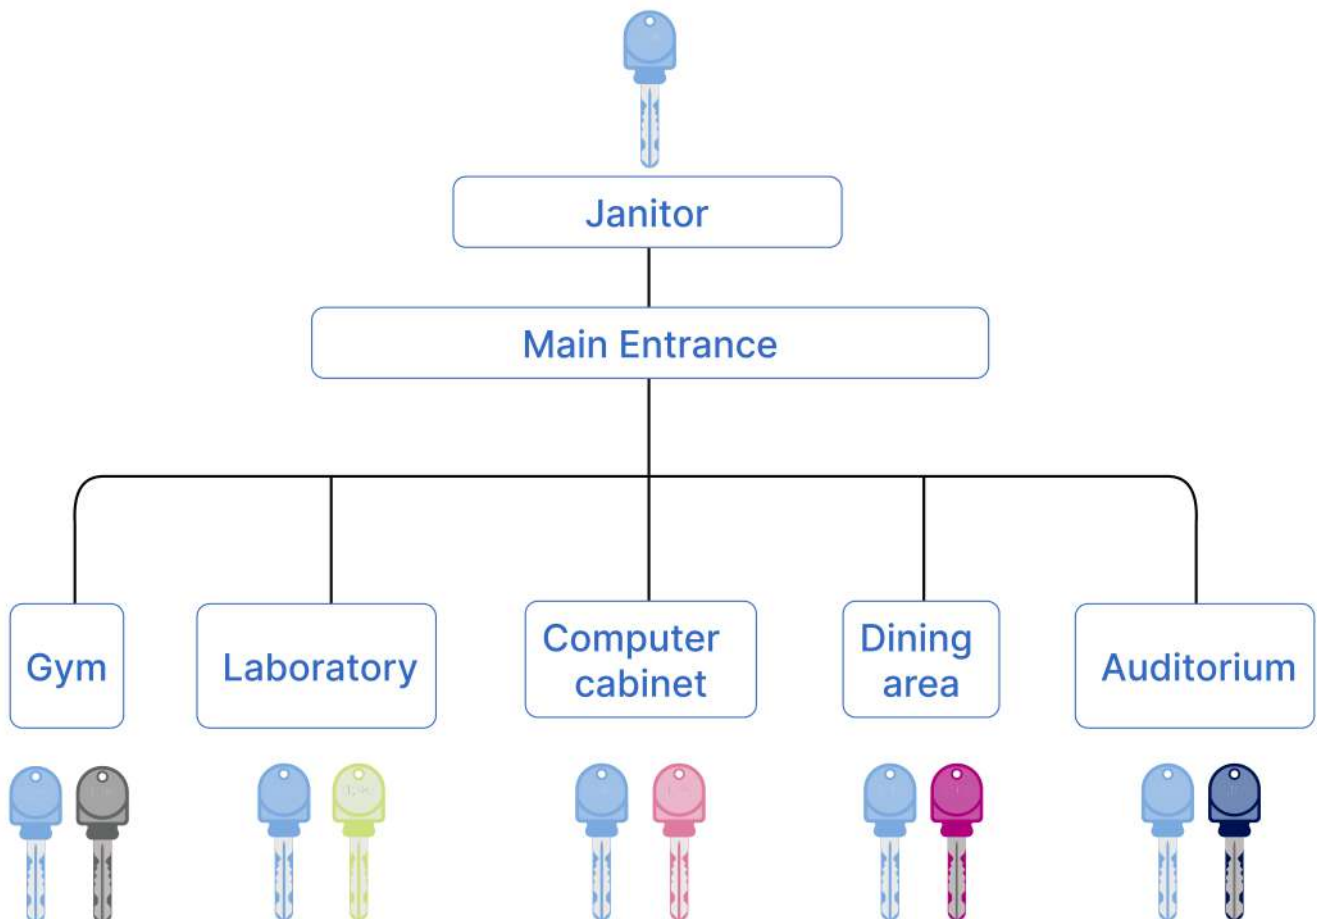

Every cylinder can be opened by its own key which cannot open any other cylinder of the system. All the cylinders can be opened by the MK master key.

Grand Master Key System (GMK)

Same as the Master key system but in two or more groups. Every group of cylinders can be opened by its own service key. All the cylinders of the system can be opened by the GMK grand master key.

Examples

KEY ALIKE (KA) for RESIDENCES

CENTRAL KEYED SYSTEMS (CK) FOR APARTMENT BUILDINGS

MASTERKEYED SYSTEMS FOR THE EDUCATION SECTOR

GRAND MASTERKEYED SOLUTIONS FOR COMMERCIAL & PUBLIC APPLICATIONS

1. EMIRATES PALACE - ABU DHABI
2. BURJ AL ARAB - DUBAI
3. SAGRADA FAMILIA - SPAIN
4. DIAMOND EXCHANGE - DUBAI
5. CLOCK MUSEUM - GERMANY