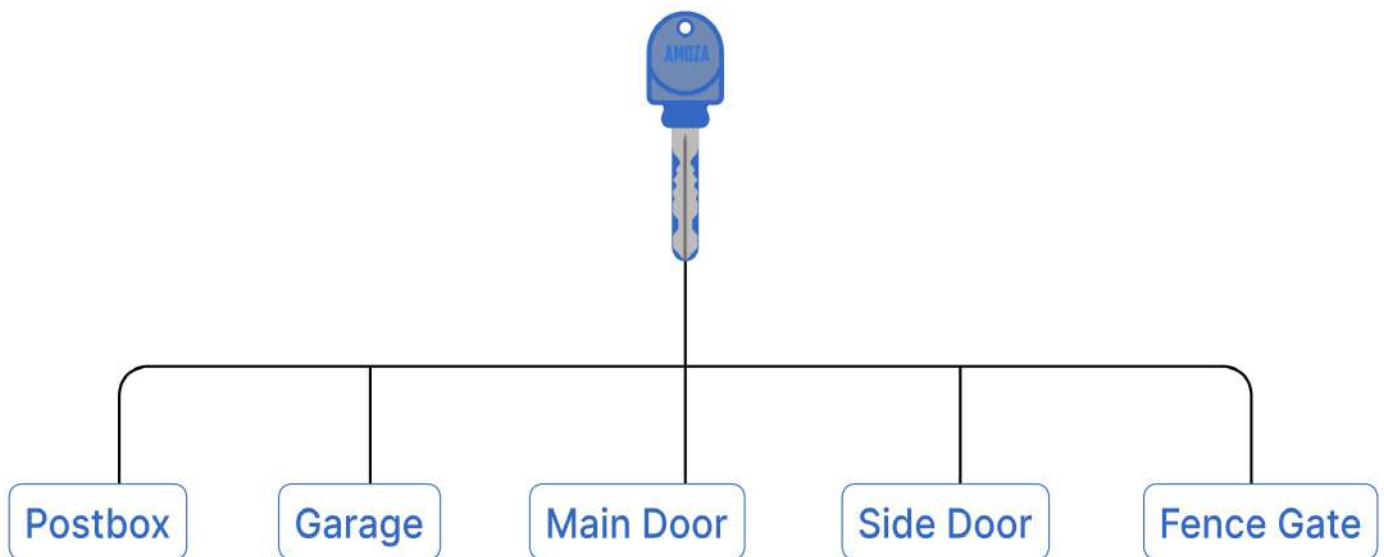

Examples

KEY ALIKE (KA) for RESIDENCES